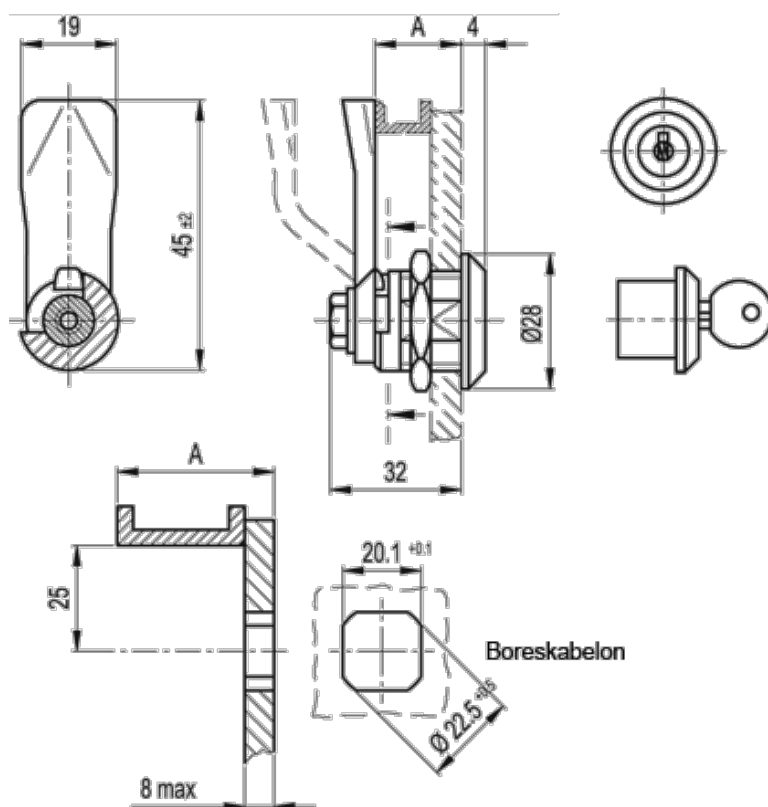

Article number: 20838027

Description: E+G Lock
GN 115-SC-28

Measures

A = 28